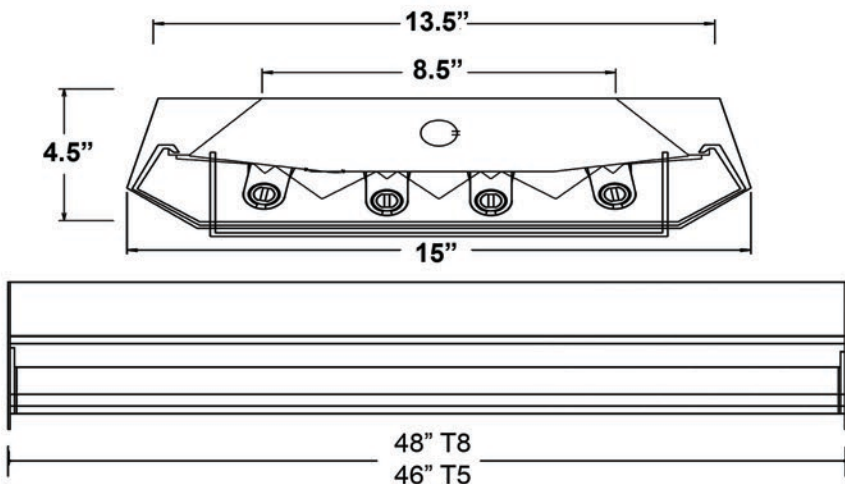

F600 Sky-Bay Fixture Series

Specification Features

- **Construction** - Light weight welded steel construction. Complete with reinforced ribs for versatile applications
- **Reflectors** - High reflectivity aluminum white
- **Ballast Information** - Parallel operating high ballast factor for use with T5 (1.0) or T8 (1.18). Fixture comes complete with ballast disconnect where required by CSA/UL.
- **Mounting** - Ideal for pendant, chain, aircraft cable or surfaced mounting (centering "V" hanging included).
- **Certification** - CSA/UL certified.

Fixture Options

- **Damage resistant clear or patterned acrylic lens**
- **Mirror finish reflector**
- **Available in various colors** (see JAFtech color chart)
- **High-Bay occupancy or daylight harvesting sensors**
- **Stem-hanging brackets, chain, aircraft cables, cord sets and plugs**
- **Integral emergency lighting**
- **White powder coated wire guards**

LIGHTING SCIENCES CANADA LTD.

440 Phillip St., Unit 19, Waterloo, Ontario, Canada N2L 5R9
Tel: (519) 746-3140 Fax: (519) 746-3156 lsc@lightingsciences.ca

CERTIFIED TEST REPORT NO. LSC B514
COMPUTED BY LSC PROGRAM **TEST-LITE**

JAFTECH 4' HIGH BAY FLUORESCENT FIXTURE CAT. NO. F604-454-4UHO-HB
WITH HIGH REFLECTANCE WHITE REFLECTOR
FOUR FP54/841C/HO/ECO 54W T5 HO FLUORESCENT LAMPS. LUMEN RATING = 4900 LMS.
ONE SYLVANIA 120-277V 1 TO 4-LAMP ELEC. BALLAST NO. QTP 4x54T5HO/UNV PSN HT W

Fixture Efficiency = 94.3%

** EFFICIENCY = 94.3% **

LUMINANCE SUMMARY--CD. / SQ. M.

ANGLE	ALONG	45	ACROSS
45	12371	12301	13003
55	11846	12641	14136
65	10969	13740	16133
75	9335	16294	20003
85	3349	17142	18466

PAINT REFLECTANCE = .90 S/MH = 1.3
SC = 1.3

CERTIFIED BY: *Charles Sison* DATE: JAN 4, 2007
PREPARED FOR: JAFTECH MANUFACTURING LTD.
NEWMARKET, ONTARIO

TESTED ACCORDING TO IES PROCEDURES. TEST DISTANCE EXCEEDS FIVE TIMES THE GREATEST LUMINOUS OPENING OF LUMINAIRE.

CANDLEPOWER SUMMARY

ANGLE	ALONG	22.5	45	67.5	ACROSS	OUTPUT LUMENS
0	4890	4890	4890	4890	4890	
5	4877	4878	4895	4868	4855	471
15	4723	4723	4750	4744	4722	1335
25	4415	4406	4432	4447	4455	2041
35	3946	3949	4030	4150	4184	2532
45	3330	3346	3581	3820	3909	2768
55	2587	2650	3086	3453	3607	2748
65	1765	1945	2607	3095	3257	2519
75	920	1312	2116	2703	2851	2077
85	111	629	1122	1396	1455	1088
90	0	194	543	815	858	
95	0	135	431	634	703	435
105	0	0	351	538	620	312
115	0	0	38	304	405	140
125	0	0	0	0	22	11
135	0	0	0	0	0	0
145	0	0	0	0	0	0
155	0	0	0	0	0	0
165	0	0	0	0	0	0
175	0	0	0	0	0	0
180	0	0	0	0	0	0

ZONE	LUMENS	% LAMP	% LUMINAIRE
0-30	3846	19.62	20.82
0-40	6378	32.54	34.52
0-60	11893	60.68	64.37
0-90	17578	89.68	95.14
40-90	11199	57.14	60.61
60-90	5684	29.00	30.76
90-180	898	4.58	4.86
0-180	18476	94.27	100.00

CANADA:

250 Harry Walker Parkway North, Units 1 & 2,
Newmarket, Ontario, L3Y 7B4, CANADA
Telephone: (905) 836-9311

www.jaftech.com

Toll Free Number:

1-888-JAFtech (523- 8324)

Fax: (905) 836-2870

UNITED STATES:

6399 142 Ave North, Suite 118,
Clearwater, Florida, 33760, UNITED STATES
Telephone: (727) 408-5294