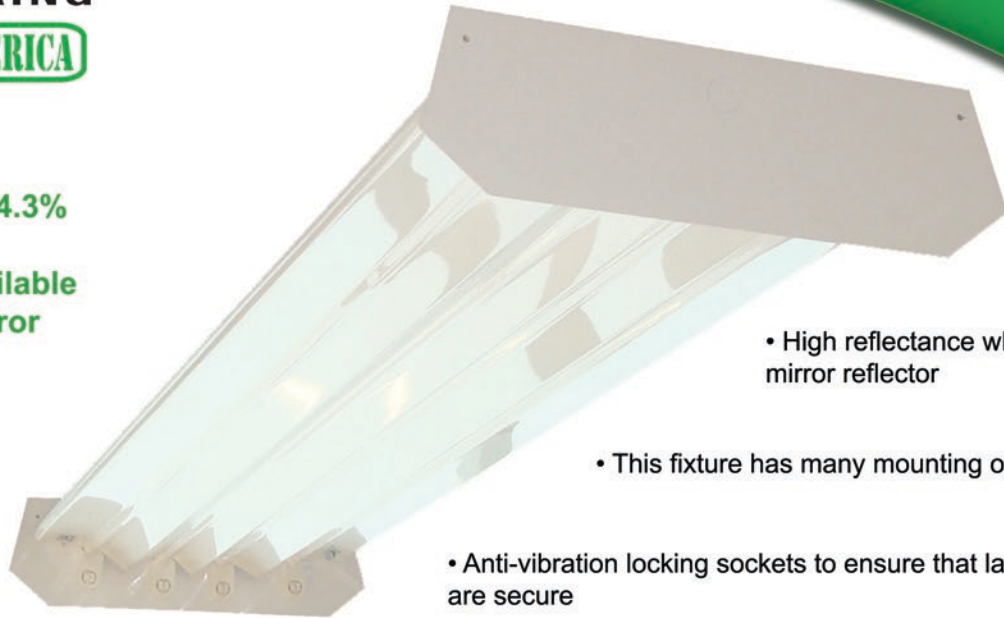

JAFtech

MANUFACTURING

MADE IN NORTH AMERICA

- ★ High Fixture Efficiency @ 94.3%
- ★ Reflectors available in white or mirror finish
- ★ CSA/UL certified

- High reflectance white or mirror reflector

- This fixture has many mounting options

- Anti-vibration locking sockets to ensure that lamps are secure

Optional - Occupancy & daylight harvesting sensors may be added to the JAFtech Sky-Bay to conserve even more energy when that area's lighting is not required

Fixture Description and Applications

Our F600 Sky-Bay fixture series is a cost effective replacement to the 400W metal halide and the HID.

Whether T5 or T8, the F600 series fixtures should not only reduce those energy bills by at least 50% but also give you better light levels. And, because we know that not all lighting projects are the same, we are able to customize our fixtures to give you what you need. Available accessories include different lengths of cord, wireguard, clear durable lens and occupancy sensors.

Specification Features

- **Construction** - Light weight welded steel construction. Complete with reinforced ribs for versatile applications
- **Reflectors** - High reflectivity aluminum white
- **Ballast Information** - Parallel operating high ballast factor for use with T5 (1.0) or T8 (1.18). Fixture comes complete with ballast disconnect where required by CSA/UL.
- **Mounting** - Ideal for pendant, chain, aircraft cable or surfaced mounting (centering "V" hanging included).
- **Certification** - CSA/UL certified.