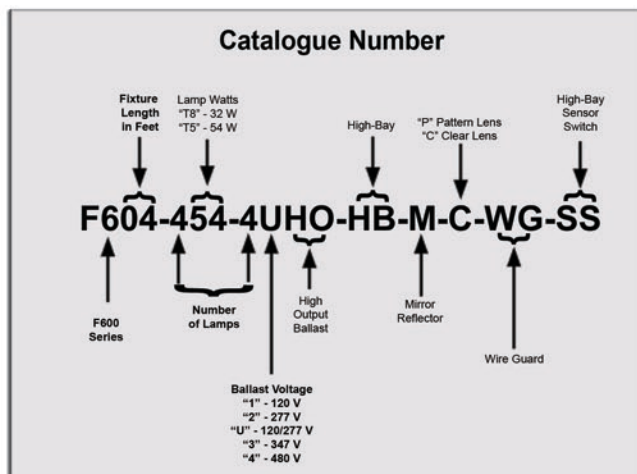

F600 Sky-Bay Fixture Series

Specification Features

- **Construction** - Light weight welded steel construction. Complete with reinforced ribs for versatile applications
- **Reflectors** - High reflectivity aluminum white
- **Ballast Information** - Parallel operating high ballast factor for use with T5 (1.0) or T8 (1.18). Fixture comes complete with ballast disconnect where required by CSA/UL.
- **Mounting** - Ideal for pendant, chain, aircraft cable or surfaced mounting (centering "V" hanging included).
- **Certification** - CSA/UL certified.

Fixture Options

- **Damage resistant clear or patterned acrylic lens**
- **Mirror finish reflector**
- **Available in various colors** (see JAFtech color chart)
- **High-Bay occupancy or daylight harvesting sensors**
- **Stem-hanging brackets, chain, aircraft cables, cord sets and plugs**
- **Integral emergency lighting**
- **White powder coated wire guards**

LIGHTING SCIENCES CANADA LTD.

440 Phillip St., Unit 19, Waterloo, Ontario, Canada N2L 5R9
Tel: (519) 746-3140 Fax: (519) 746-3156 lsc@lightingsciences.ca

CERTIFIED TEST REPORT NO. LSC B514
COMPUTED BY LSC PROGRAM **TEST-LITE**

JAFTECH 4' HIGH BAY FLUORESCENT FIXTURE CAT. NO. F604-454-4UHO-HB
WITH HIGH REFLECTANCE WHITE REFLECTOR
FOUR FP54/841C/HO/ECO 54W T5 HO FLUORESCENT LAMPS. LUMEN RATING = 4900 LMS.
ONE SYLVANIA 120-277V 1 TO 4-LAMP ELEC. BALLAST NO. QTP 4x54T5HO/UNV PSN HT W

Fixture Efficiency = 94.3%

** EFFICIENCY = 94.3% **

LUMINANCE SUMMARY--CD. / SQ. M.

ANGLE	ALONG	45	ACROSS
45	12371	12301	13003
55	11846	12641	14136
65	10969	13740	16133
75	9335	16294	20003
85	3349	17142	18466

PAINT REFLECTANCE = .90 S/MH = 1.3
SC = 1.3

CERTIFIED BY: *Charles Sison* DATE: JAN 4, 2007
PREPARED FOR: JAFTECH MANUFACTURING LTD.
NEWMARKET, ONTARIO

TESTED ACCORDING TO IES PROCEDURES. TEST DISTANCE EXCEEDS FIVE TIMES THE GREATEST LUMINOUS OPENING OF LUMINAIRE.

CANDLEPOWER SUMMARY

ANGLE	ALONG	22.5	45	67.5	ACROSS	OUTPUT LUMENS
0	4890	4890	4890	4890	4890	
5	4877	4878	4895	4868	4855	471
15	4723	4723	4750	4744	4722	1335
25	4415	4406	4432	4447	4455	2041
35	3946	3949	4030	4150	4184	2532
45	3330	3346	3581	3820	3909	2768
55	2587	2650	3086	3453	3607	2748
65	1765	1945	2607	3095	3257	2519
75	920	1312	2116	2703	2851	2077
85	111	629	1122	1396	1455	1088
90	0	194	543	815	858	
95	0	135	431	634	703	435
105	0	0	351	538	620	312
115	0	0	38	304	405	140
125	0	0	0	0	22	11
135	0	0	0	0	0	0
145	0	0	0	0	0	0
155	0	0	0	0	0	0
165	0	0	0	0	0	0
175	0	0	0	0	0	0
180	0	0	0	0	0	0

ZONE	LUMENS	% LAMP	% LUMINAIRE
0-30	3846	19.62	20.82
0-40	6378	32.54	34.52
0-60	11893	60.68	64.37
0-90	17578	89.68	95.14
40-90	11199	57.14	60.61
60-90	5684	29.00	30.76
90-180	898	4.58	4.86
0-180	18476	94.27	100.00

CANADA:

250 Harry Walker Parkway North, Units 1 & 2,
Newmarket, Ontario, L3Y 7B4, CANADA
Telephone: (905) 836-9311

www.jaftech.com

Toll Free Number:

1-888-JAFtech (523- 8324)

Fax: (905) 836-2870

UNITED STATES:

6399 142 Ave North, Suite 118,
Clearwater, Florida, 33760, UNITED STATES
Telephone: (727) 408-5294