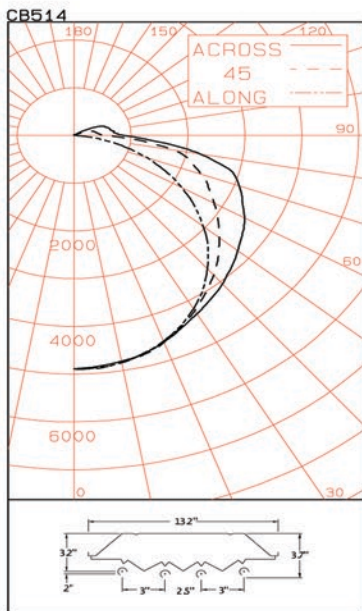

F600 Sky-Bay Fixture Series

Specification Features

- **Construction** - Light weight welded steel construction. Complete with reinforced ribs for versatile applications
- **Reflectors** - High reflectivity aluminum white
- **Ballast Information** - Parallel operating high ballast factor for use with T5 (1.0) or T8 (1.18). Fixture comes complete with ballast disconnect where required by CSA/UL.
- **Mounting** - Ideal for pendant, chain, aircraft cable or surfaced mounting (centering "V" hanging included).
- **Certification** - CSA/UL certified.

Fixture Options

- **Damage resistant clear or patterned acrylic lens**
- **Mirror finish reflector**
- **Available in various colors** (see JAFtech color chart)
- **High-Bay occupancy or daylight harvesting sensors**
- **Stem-hanging brackets, chain, aircraft cables, cord sets and plugs**
- **Integral emergency lighting**
- **White powder coated wire guards**

LIGHTING SCIENCES CANADA LTD.

440 Phillip St., Unit 19, Waterloo, Ontario, Canada N2L 5R9
Tel: (519) 746-3140 Fax: (519) 746-3156 lsc@lightingsciences.ca

CERTIFIED TEST REPORT NO. LSC B514
COMPUTED BY LSC PROGRAM **TEST-LITE**

JAFTECH 4' HIGH BAY FLUORESCENT FIXTURE CAT. NO. F604-454-4UHO-HB
WITH HIGH REFLECTANCE WHITE REFLECTOR
FOUR FP54/841C/HO/ECO 54W T5 HO FLUORESCENT LAMPS. LUMEN RATING = 4900 LMS.
ONE SYLVANIA 120-277V 1 TO 4-LAMP ELEC. BALLAST NO. QTP 4x54T5HO/UNV PSN HT W

Fixture Efficiency = 94.3%

** EFFICIENCY = 94.3% **

LUMINANCE SUMMARY--CD. / SQ. M.

ANGLE	ALONG	45	ACROSS
45	12371	12301	13003
55	11846	12641	14136
65	10969	13740	16133
75	9335	16294	20003
85	3349	17142	18466

PAINT REFLECTANCE = .90 S/MH = 1.3
SC = 1.3

CERTIFIED BY: *Charles Sison* DATE: JAN 4, 2007
PREPARED FOR: JAFTECH MANUFACTURING LTD.
NEWMARKET, ONTARIO

TESTED ACCORDING TO IES PROCEDURES. TEST DISTANCE EXCEEDS FIVE TIMES THE GREATEST LUMINOUS OPENING OF LUMINAIRE.

CANDLEPOWER SUMMARY

ANGLE	ALONG	22.5	45	67.5	ACROSS	OUTPUT LUMENS
0	4890	4890	4890	4890	4890	
5	4877	4878	4895	4868	4855	471
15	4723	4723	4750	4744	4722	1335
25	4415	4406	4432	4447	4455	2041
35	3946	3949	4030	4150	4184	2532
45	3330	3346	3581	3820	3909	2768
55	2587	2650	3086	3453	3607	2748
65	1765	1945	2607	3095	3257	2519
75	920	1312	2116	2703	2851	2077
85	111	629	1122	1396	1455	1088
90	0	194	543	815	858	
95	0	135	431	634	703	435
105	0	0	351	538	620	312
115	0	0	38	304	405	140
125	0	0	0	0	22	11
135	0	0	0	0	0	0
145	0	0	0	0	0	0
155	0	0	0	0	0	0
165	0	0	0	0	0	0
175	0	0	0	0	0	0
180	0	0	0	0	0	0

ZONE	LUMENS	% LAMP	% LUMINAIRE
0-30	3846	19.62	20.82
0-40	6378	32.54	34.52
0-60	11893	60.68	64.37
0-90	17578	89.68	95.14
40-90	11199	57.14	60.61
60-90	5684	29.00	30.76
90-180	898	4.58	4.86
0-180	18476	94.27	100.00

CANADA:

250 Harry Walker Parkway North, Units 1 & 2,
Newmarket, Ontario, L3Y 7B4, CANADA
Telephone: (905) 836-9311

www.jaftech.com

Toll Free Number:

1-888-JAFtech (523- 8324)

Fax: (905) 836-2870

UNITED STATES:

6399 142 Ave North, Suite 118,
Clearwater, Florida, 33760, UNITED STATES
Telephone: (727) 408-5294