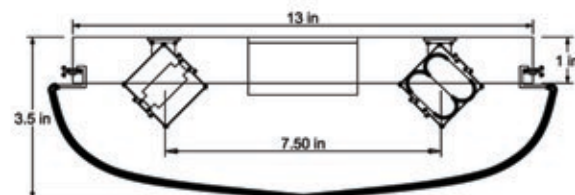

Fixture Options

- **Available in:**
 - 1 or 2 (11") lamp configurations
 - 2 or 3 (14") lamp configurations
- Available in 13W, 18W, and 26W and fully assembled with four pin socket and ballasting

11 "

14 "