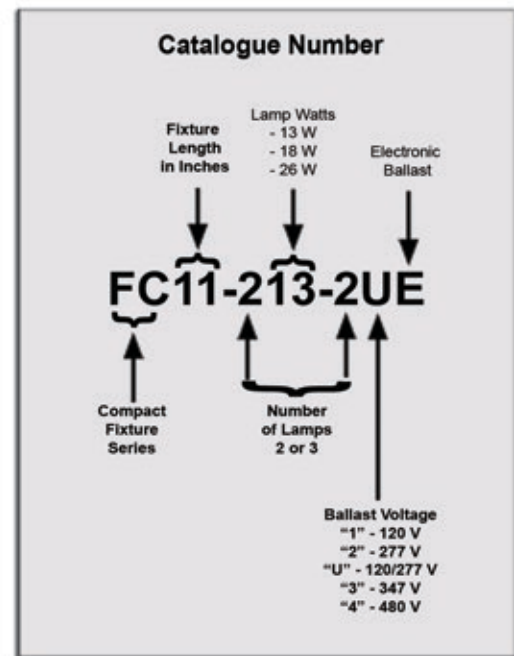

www.jaftech.com
Toll Free Number:
1-888-JAFtech (523- 8324)
Fax: (905) 836-2870

UNITED STATES:
6399 142 Ave North, Suite 118,
Clearwater, Florida, 33760, UNITED STATES
Telephone: (727) 408-5294

Compact Fluorescent Globe Fixture

Fixture Options

- **Available in:**
 - 1 or 2 (11") lamp configurations
 - 2 or 3 (14") lamp configurations
- Available in 13W, 18W, and 26W and fully assembled with four pin socket and ballasting

11 "

14 "