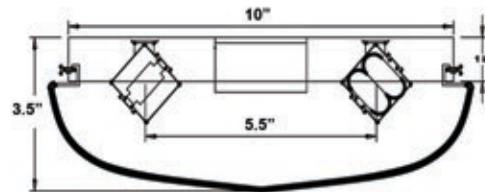

Fixture Options

- **Available in:**
 - 1 or 2 (11") lamp configurations
 - 2 or 3 (14") lamp configurations
- Available in 13W, 18W, and 26W and fully assembled with four pin socket and ballasting

11 "

14 "