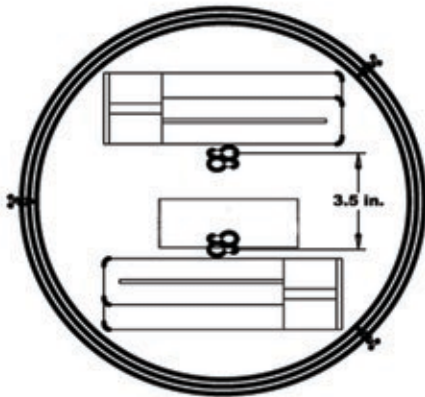

www.jaftech.com
Toll Free Number:
1-888-JAFtech (523- 8324)
Fax: (905) 836-2870

UNITED STATES:
6399 142 Ave North, Suite 118,
Clearwater, Florida, 33760, UNITED STATES
Telephone: (727) 408-5294

Compact Fluorescent Globe Fixture

Fixture Options

- **Available in:**
 - 1 or 2 (11") lamp configurations
 - 2 or 3 (14") lamp configurations
- Available in 13W, 18W, and 26W and fully assembled with four pin socket and ballasting

11 "

14 "